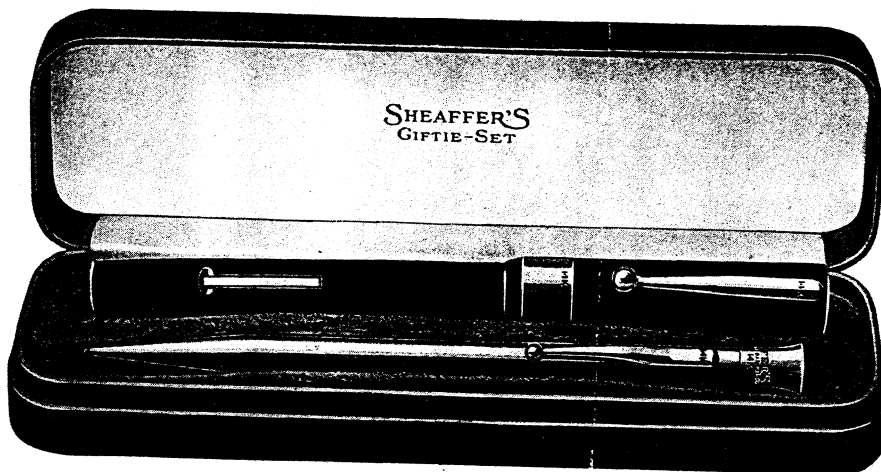

Sheaffer's Giftie Sets

Regular length—pen five inches, pencil five inches

Set No.	Pcl. No.	Pcl. Price	Pen No.	Pen Price	Set Price	
EA-DA-14K	Green Gold	.$18.00	29C-Ebony 14K	Green Gold	.$8.00	$25.00